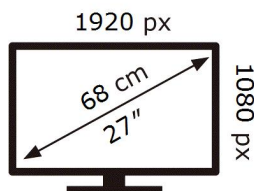

ENERG

SAMSUNG

S27BG400EU

21 kWh/1000h

ABCDEF **G**

45 kWh/1000h

2019/2013